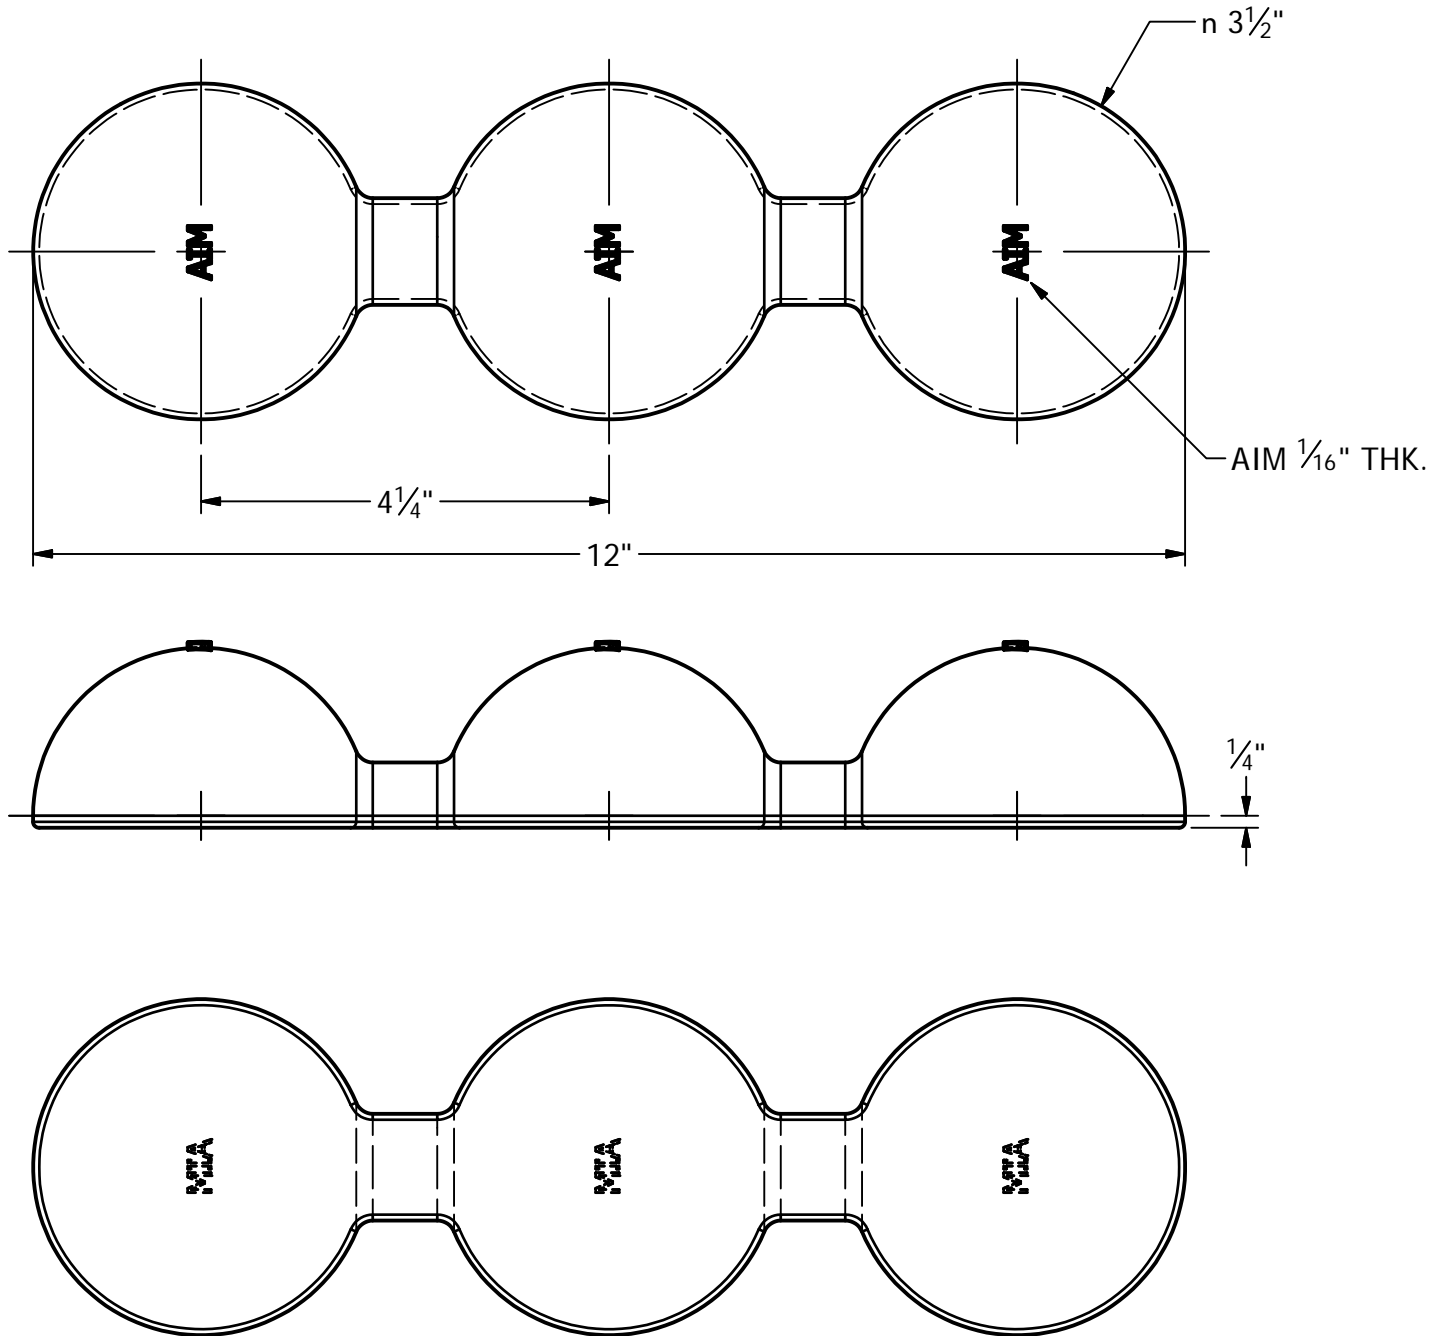

AIM

LINGOT DE PLOMB DE 15Lbs.

15Lbs. BLOCK LEAD

THIS DRAWING AND TECHNICAL INFORMATION CONTAINED HEREIN ARE THE SOLE PROPERTY OF AIM HOLDING LP. AND MUST NOT BE REPRODUCED OR DISTRIBUTED WITHOUT PRIOR WRITTEN CONSENT OF THE SAID COMPANY

AIM

LINGOT DE PLOMB DE 15Lbs.

15Lbs BLOCK LEAD

THIS DRAWING AND TECHNICAL INFORMATION
CONTAINED HEREIN ARE THE SOLE PROPERTY
OF **AIM HOLDING LP.** AND MUST NOT BE
REPRODUCED OR DISTRIBUTED WITHOUT PRIOR
WRITTEN CONSENT OF THE SAID COMPANY