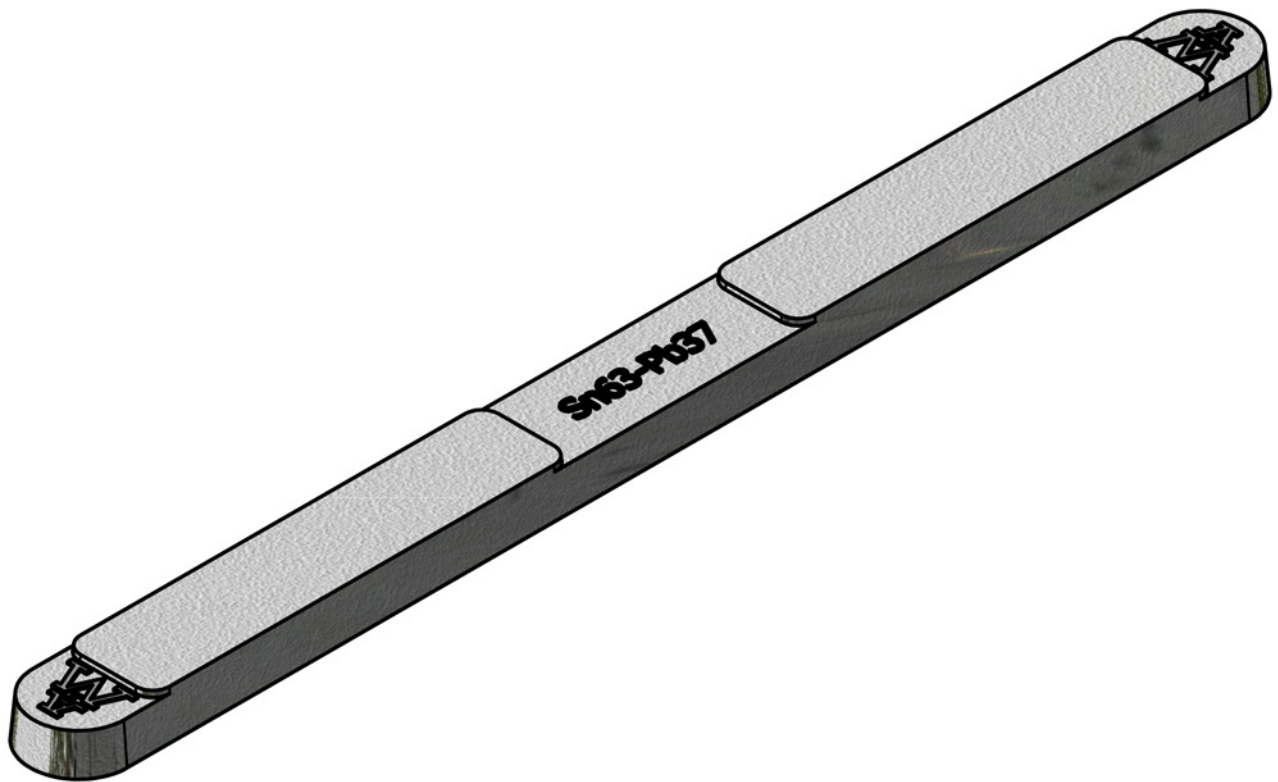

AIM BARRE COULÉE 1Kg. 1Kg. CAST BAR

AIM BARRE COULÉE 1Kg. 1Kg. CAST BAR

THIS DRAWING AND TECHNICAL INFORMATION
CONTAINED HEREIN ARE THE SOLE PROPERTY
OF **AIM HOLDING LP.** AND MUST NOT BE
REPRODUCED OR DISTRIBUTED WITHOUT PRIOR
WRITTEN CONSENT OF THE SAID COMPANY