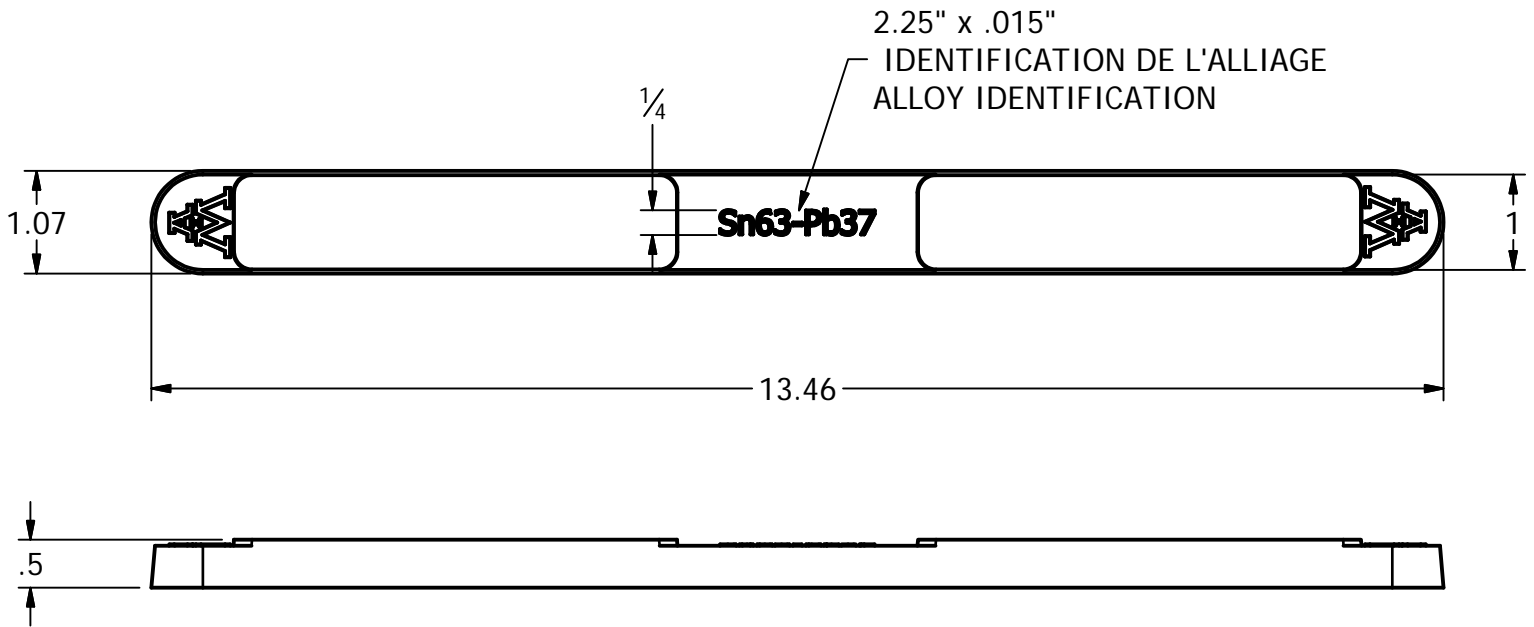

AIM BARRE COULÉE 1Kg. 1Kg. CAST BAR

AIM BARRE COULÉE 1Kg. 1Kg. CAST BAR

THIS DRAWING AND TECHNICAL INFORMATION
CONTAINED HEREIN ARE THE SOLE PROPERTY
OF **AIM HOLDING LP.** AND MUST NOT BE
REPRODUCED OR DISTRIBUTED WITHOUT PRIOR
WRITTEN CONSENT OF THE SAID COMPANY