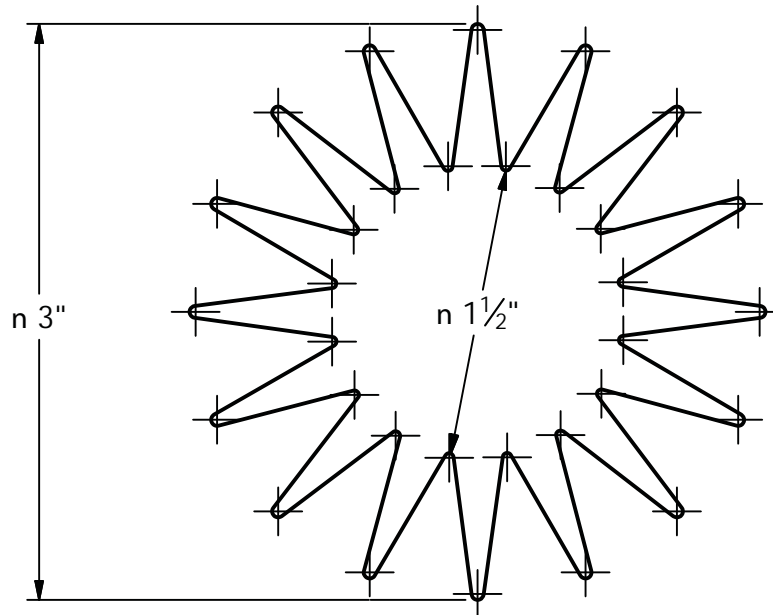

AIM

ANODE ETOILE A 16 BRANCHES

16 BRANCHS STAR ANODE

AIM

ANODE ETOILE A 16 BRANCHES

16 BRANCHS STAR ANODE

THIS DRAWING AND TECHNICAL INFORMATION
CONTAINED HEREIN ARE THE SOLE PROPERTY
OF **AIM HOLDING LP.** AND MUST NOT BE
REPRODUCED OR DISTRIBUTED WITHOUT PRIOR
WRITTEN CONSENT OF THE SAID COMPANY